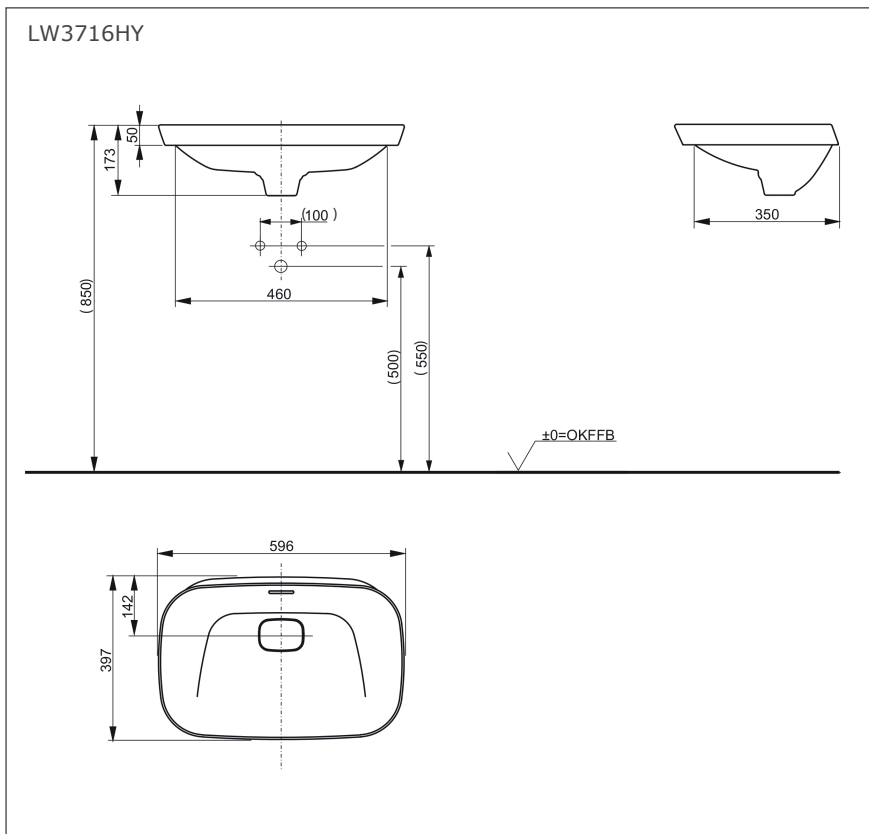

Specifications

Material : Ceramic

Size : 596W x 397D x 173H mm

Parts Description

- **LW3716HY**
Self Rimming Lavatory

Colors

- White

Please consult a TOTO representative for details